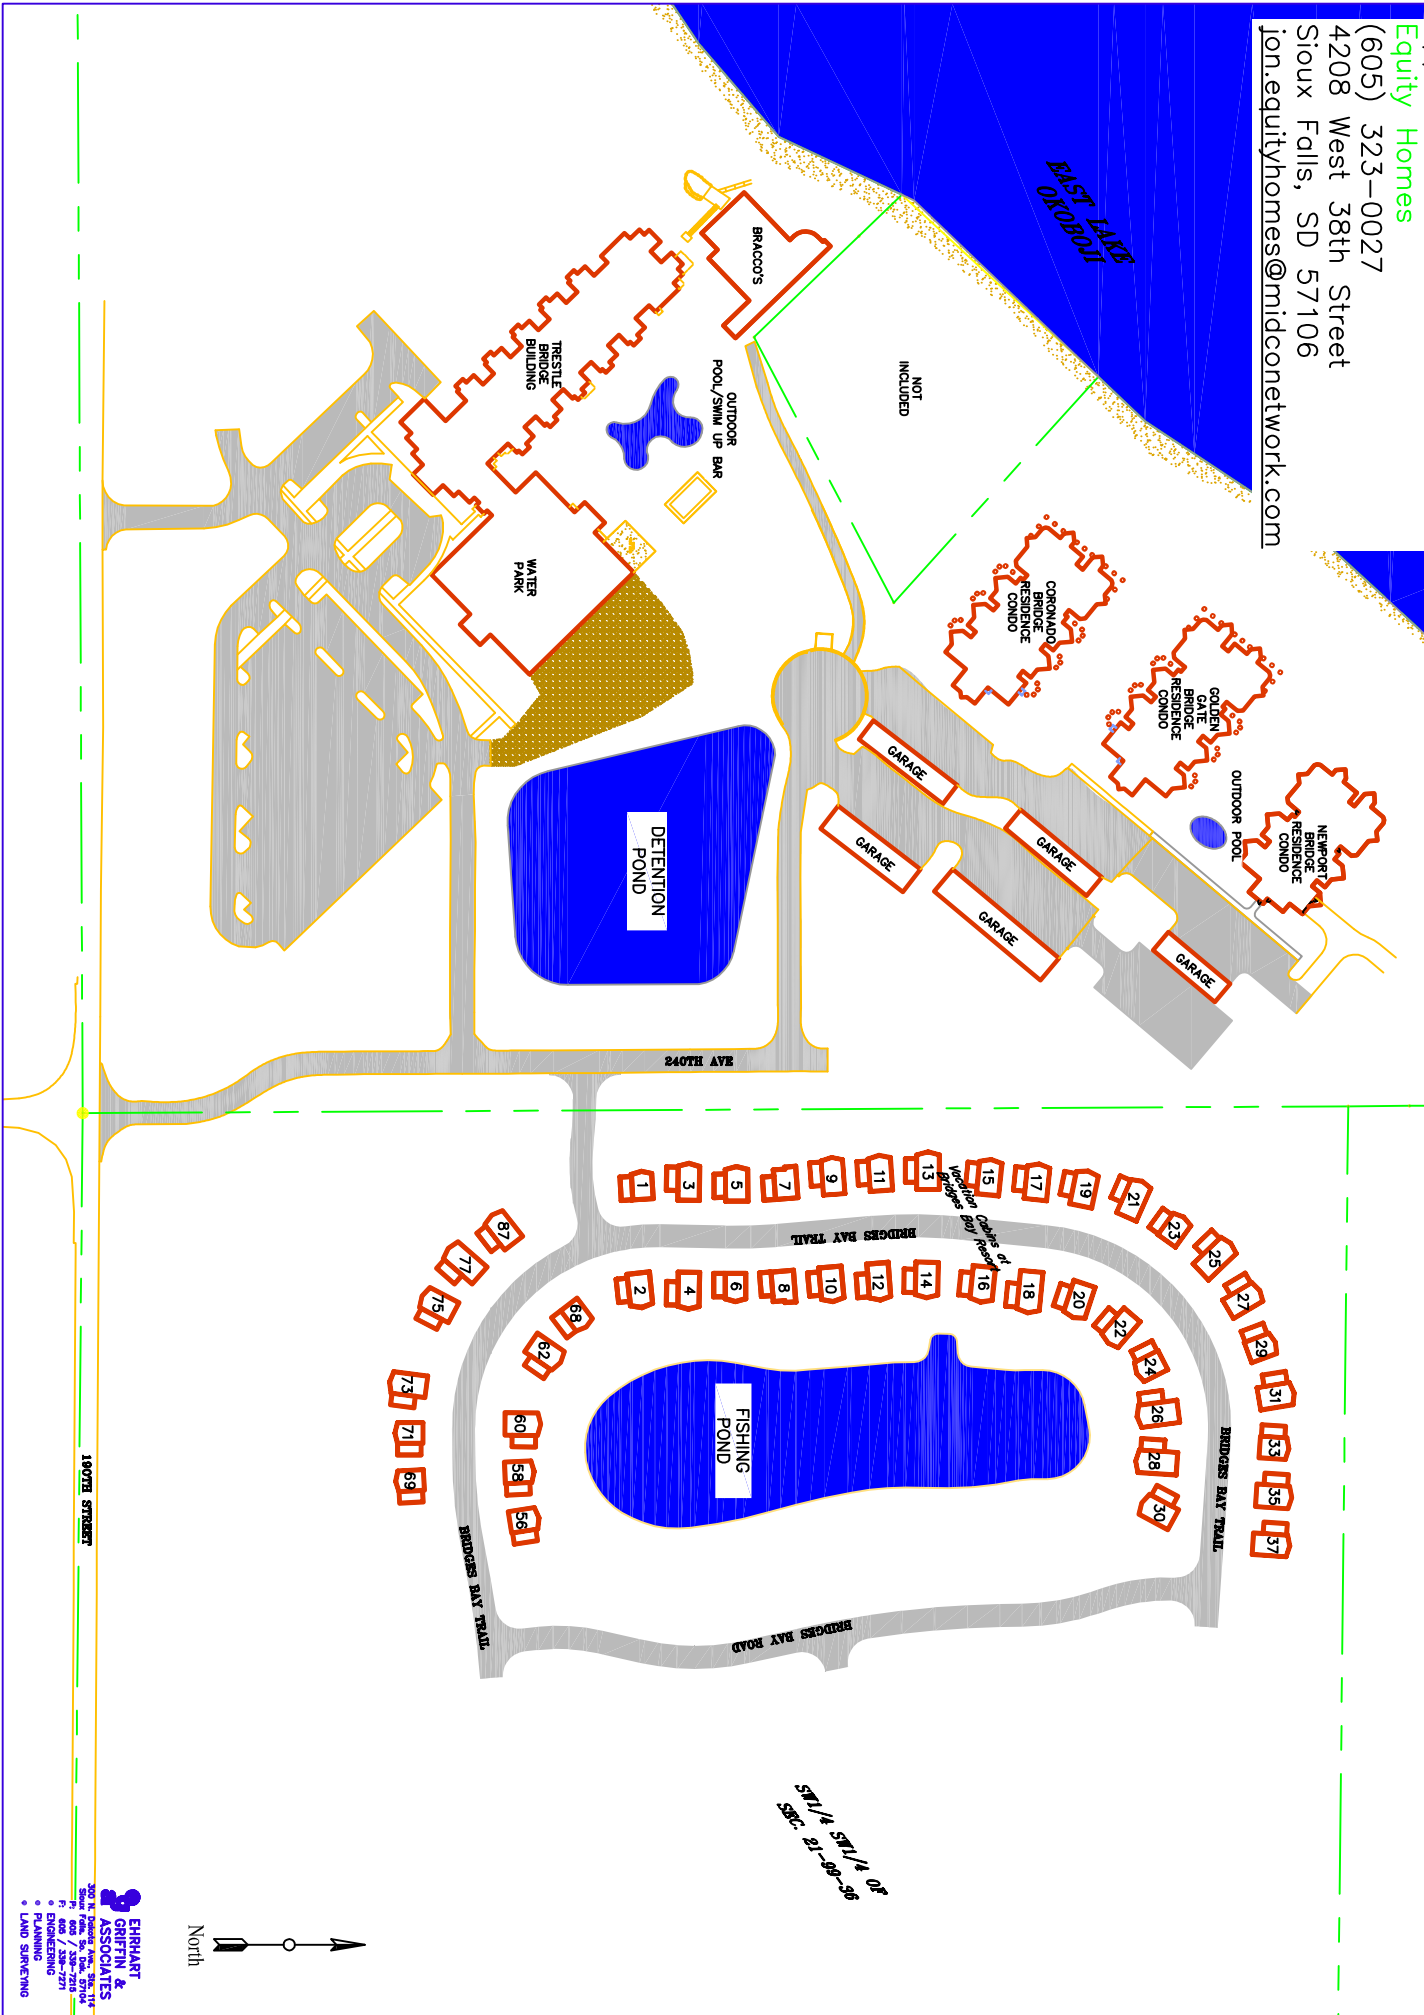

For Special
Purchase/Investment
Opportunities:

Equity Homes

(605) 323-0027
4208 West 38th Street
Sioux Falls, SD 57106
jon.equityhomes@midconetwork.com

BRIDGES BAY RESORT

EHRRHART & GRIFFIN ASSOCIATES
201 N. DOWNEY AVE., SUITE 110
SIOUX FALLS, SD 57104
P: 605 / 538-2271
F: 605 / 538-2271
• PLANNING
• LAND SURVEYING