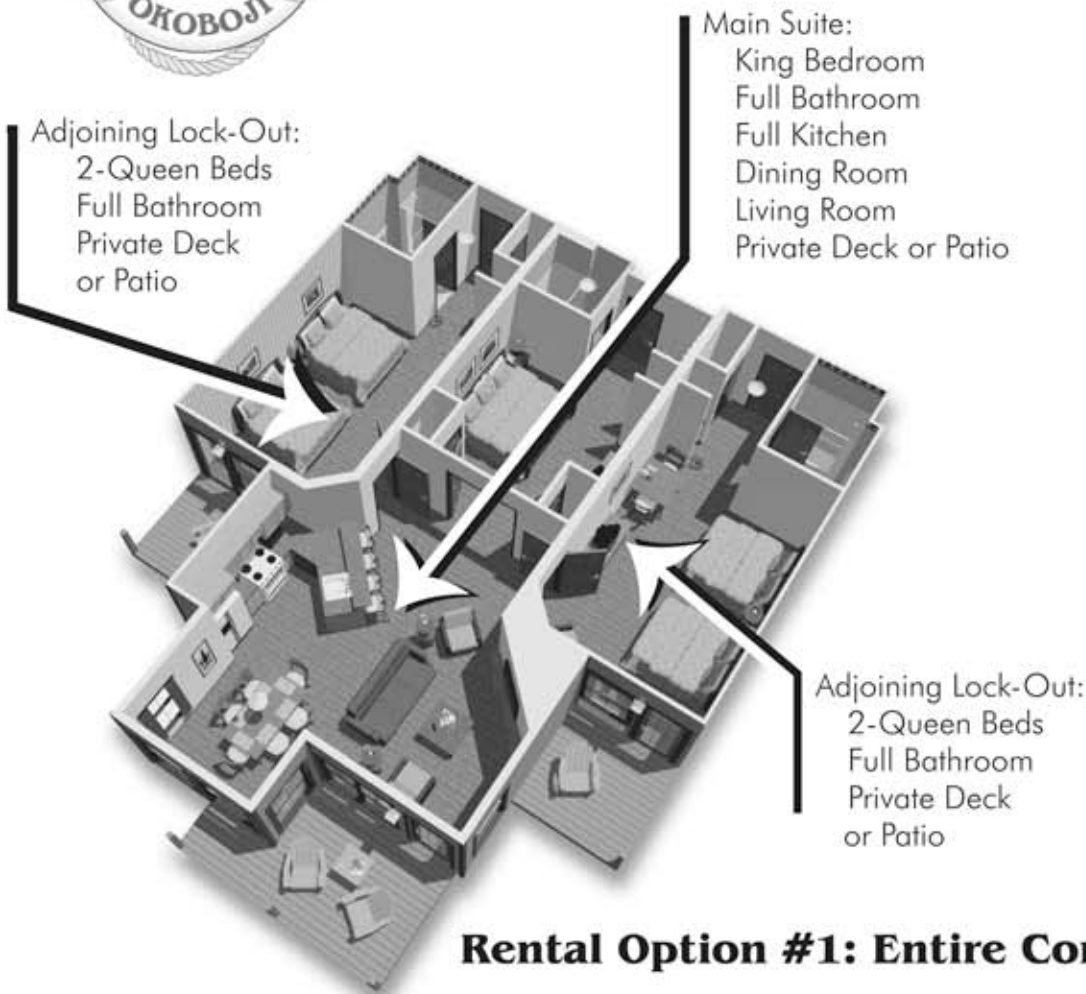

Flexible Rental Options

Each resort condominium is distinctively designed and consists of one main suite in the center of the condo with two adjoining hotel-style guestrooms on either side of the main suite. The adjoining guestrooms act as "lock-outs" allowing for multiple rental options.

The main suite includes a king bedroom with French doors that open to a full kitchen, dining room and living room and a private deck or patio. Each adjoining "lock-out" on either side of the main suite includes two queen beds, a full bath, and a private deck or patio.

Rental Option #1: Entire Condo

**Rental Option #2:
Main Suite + One
Adjoining Lock-Out**

**Rental Option #3:
Main Suite
Only**

**Rental Option #4:
One Adjoining
Lock-Out Only**